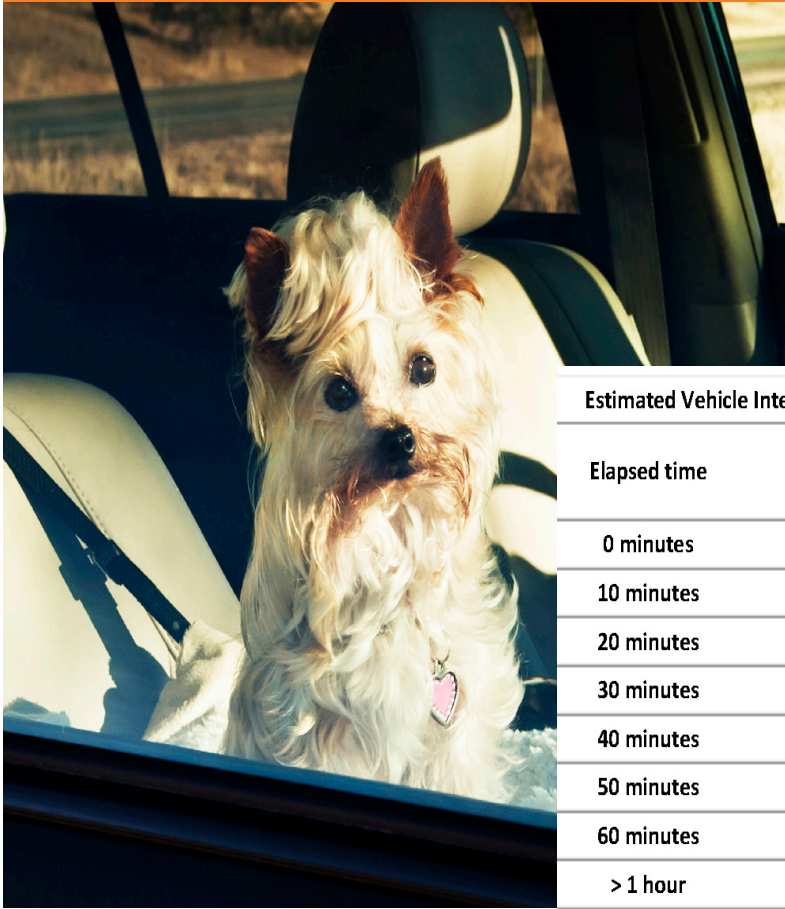

From cute to critical in ten minutes.

Please leave pets home on warm days.

Pets left in a hot car can quickly suffer heat stroke, permanent brain damage or death.

TO REPORT A HOT PET IN A CAR, PLEASE CALL ANIMAL CONTROL FOR THE AREA WHERE THE VEHICLE IS LOCATED:

City of Eugene: 541-687-4060
 Springfield: 541-726-3634
 Lane County (outside city limits), please call: 541-682-3645

Estimated Vehicle Interior Air Temperature v. Elapsed Time

Elapsed time	Outside Air Temperature (F)					
	70	75	80	85	90	95
0 minutes	70	75	80	85	90	95
10 minutes	89	94	99	104	109	114
20 minutes	99	104	109	114	119	124
30 minutes	104	109	114	119	124	129
40 minutes	108	113	118	123	128	133
50 minutes	111	116	121	126	131	136
60 minutes	113	118	123	128	133	138
> 1 hour	115	120	125	130	135	140